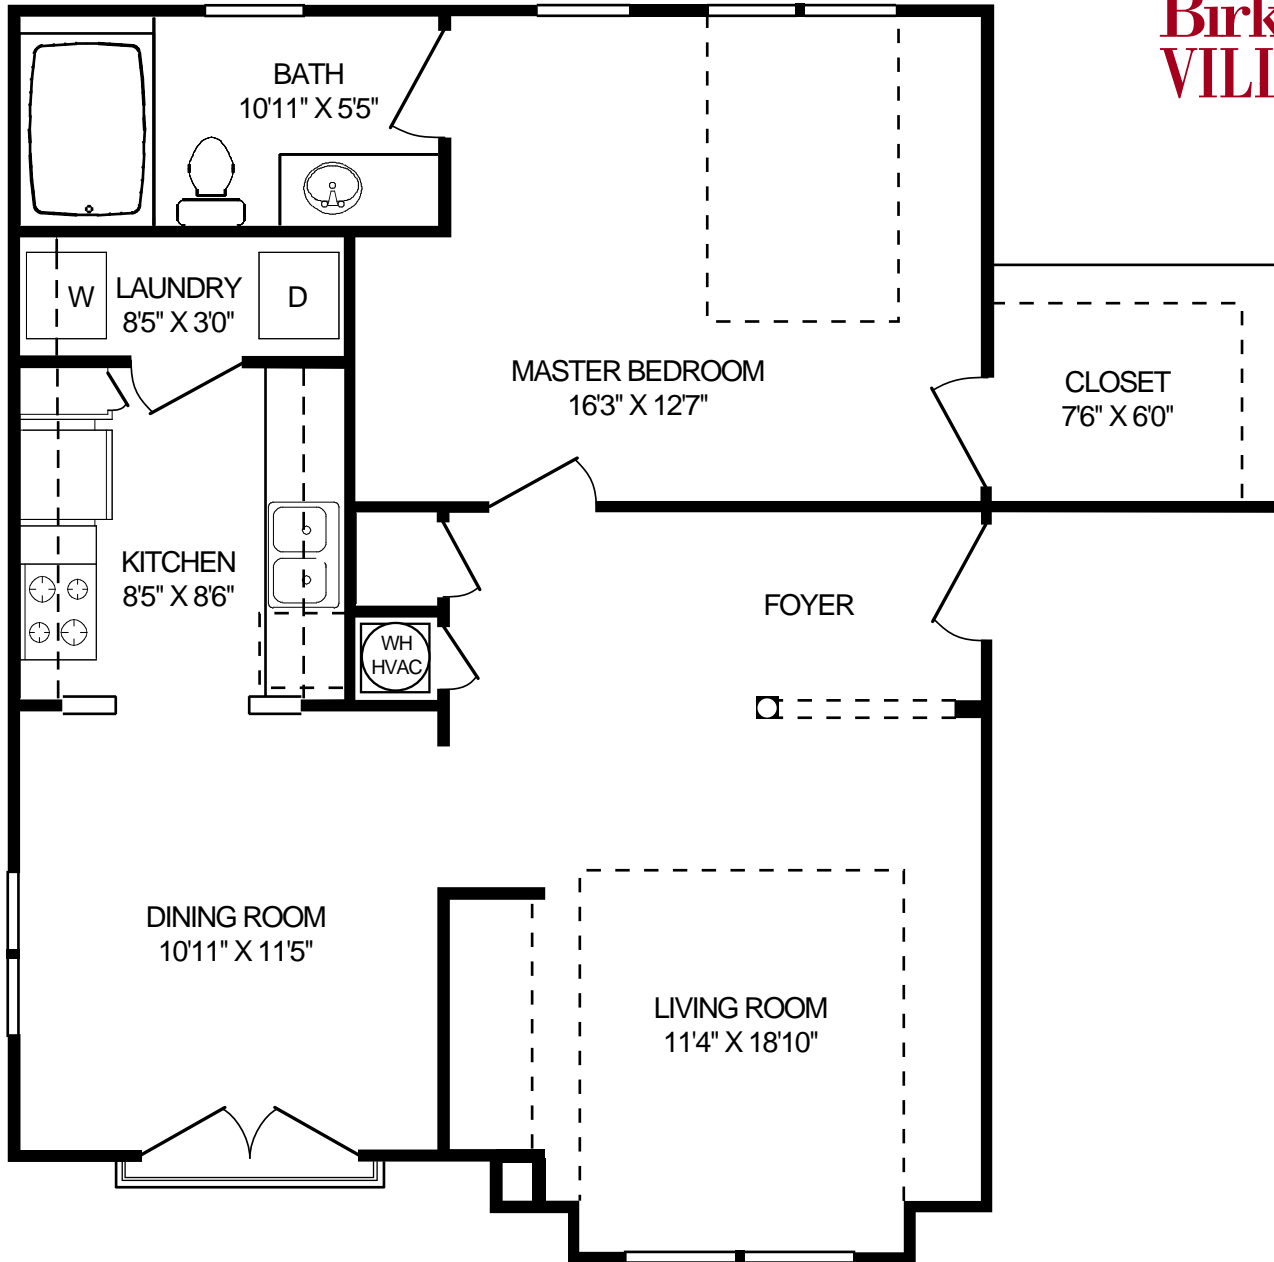

Birkdale VILLAGE

1 Bedroom

861 SF - Heated Area

0 SF - Unheated Area

861 SF - Total Living Area

Rent \$: _____

Security Deposit \$: _____