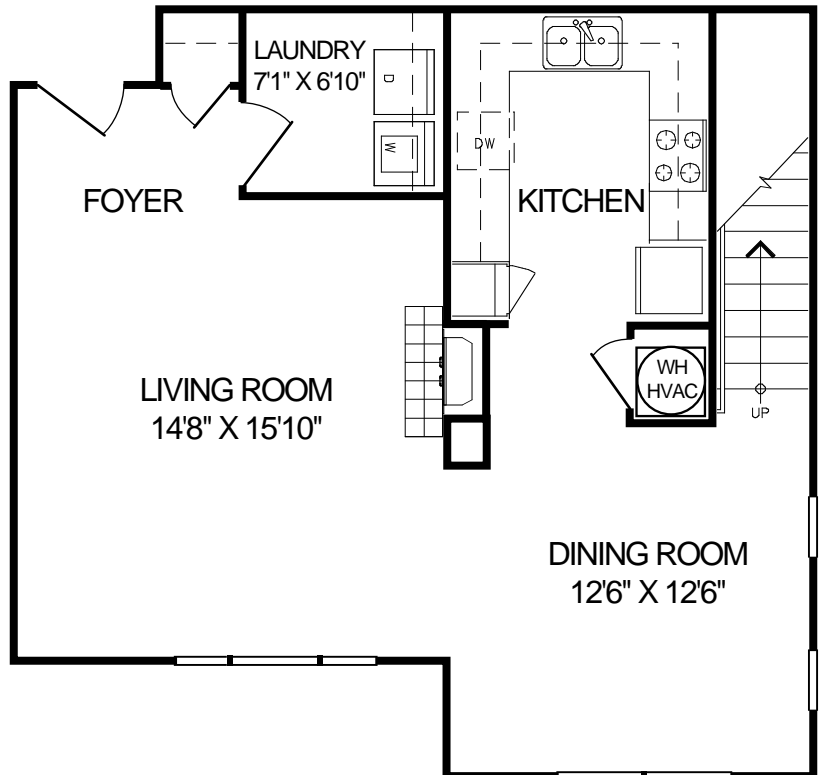

The Apartments At

**Birkdale
VILLAGE**

Loft

0,000 SF - Heated Area

0 SF - Unheated Area

0,000 SF - Total Living Area

Rent \$: _____

Security Deposit \$: _____