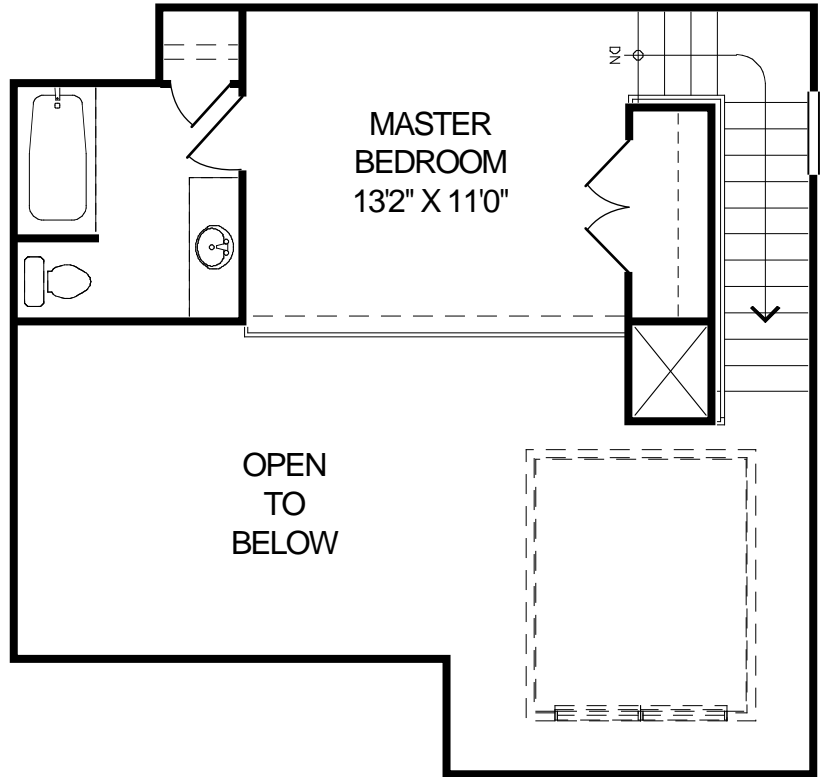

The Apartments At

**Birkdale
VILLAGE**

Loft

0,000 SF - Heated Area

0 SF - Unheated Area

0,000 SF - Total Living Area

Rent \$: _____

Security Deposit \$: _____