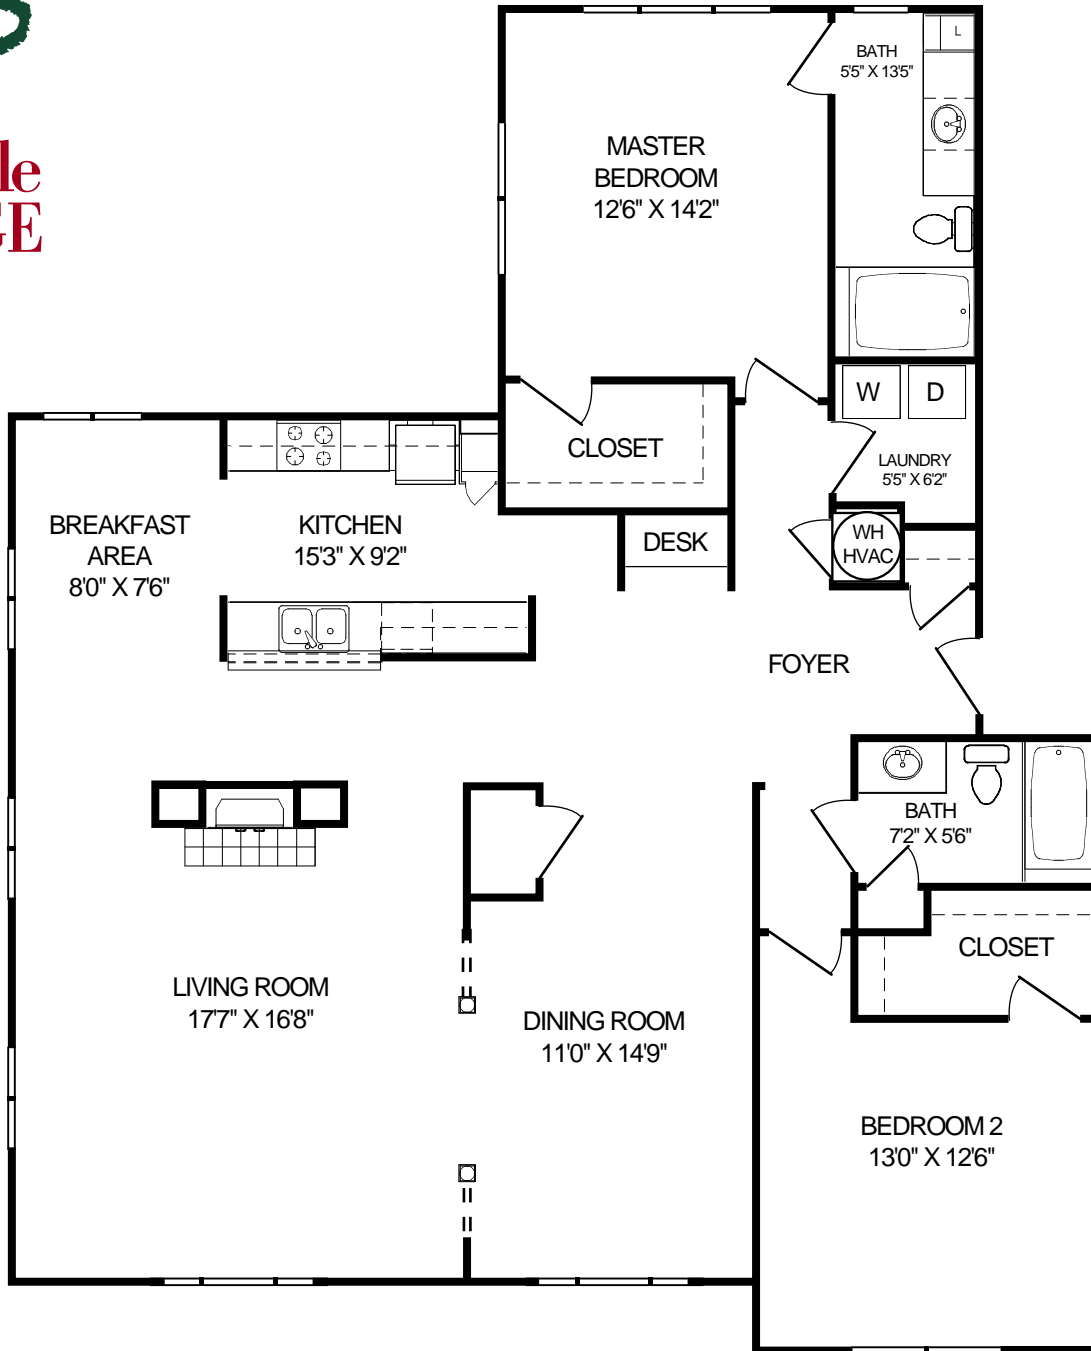

Birkdale VILLAGE

2 Bedroom

1,710 SF - Heated Area

0 SF - Unheated Area

1,710 SF - Total Living Area

Rent \$: _____

Security Deposit \$: _____